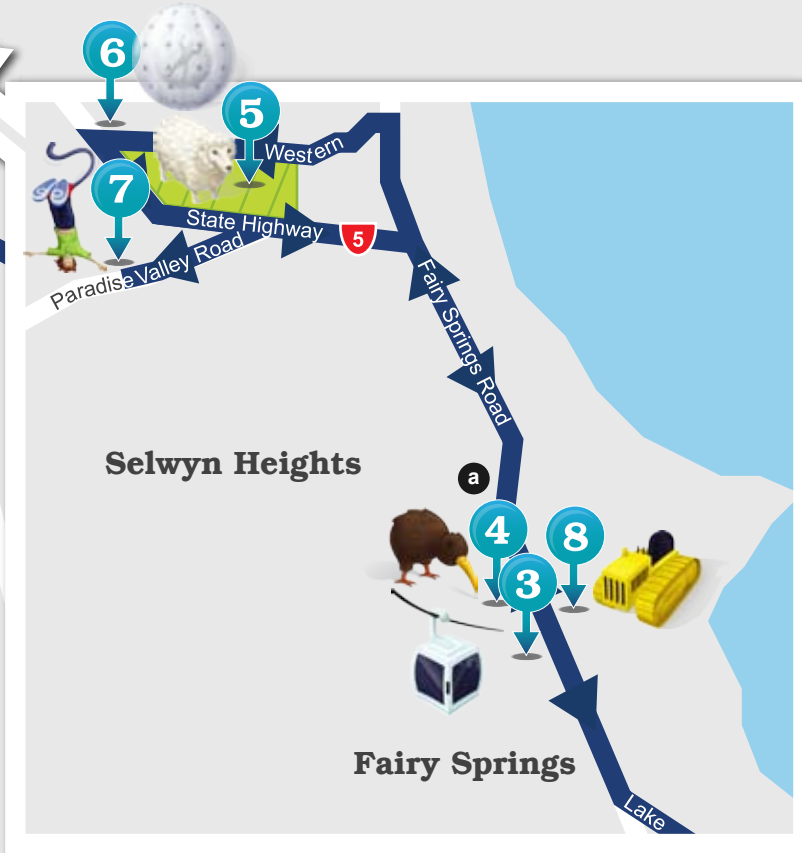

# Rotorua CitySights™

Look for this sign to board the Rotorua CitySights bus

- CitySights Bus Stops Here
- i-SITE Visitors Centre
- CitySights Loop 1
- CitySights Loop 2
- Public Toilets

### Attractions & Points of Interest

- a. Mitai Maori Village
- b. Village Green
- c. Rotorua Police Station
- d. Friend Wholesale
- e. Princes Gate Archway
- f. Government Gardens
- g. Blue Baths
- h. Energy Events Centre
- i. Hells Gate
- j. NZone

Mangakakahi

## Timetable & Circuit Route

Loop	Stop	Attraction	Timetable
First Loop	1	Rotorua i-SITE	8:30, 10:30, 12:30, 2:30
	2	Kuirau Park	8:32, 10:32, 12:32, 2:32
	3	Skyline Gondola	8:39, 10:39, 12:39, 2:39
	4	Rainbow Springs	8:41, 10:41, 12:41, 2:41
	5	Agrodome	8:50, 10:50, 12:50, 2:50
	6	Zorb	9:03, 11:03, 1:03, 3:03
	7	Agroventures	9:08, 11:08, 1:08, 3:08
	8	Caterpillar Museum & NZ Farm Experience	9:15, 11:15, 1:15, 3:15
	9	Lake Rotorua Wharf	9:25, 11:25, 1:25, 3:25
	10	Rotorua Museum & The Blue Baths	9:29, 11:29, 1:29, 3:29
	11	Polynesian Spa	9:31, 11:31, 1:31, 3:31
Second Loop	12	Whakarewarewa Village	9:33, 11:33, 1:33, 3:33
	13	Te Puia	9:43, 11:43, 1:43, 3:43
	Rotorua i-SITE (end time)		9:50, 11:50, 1:50, 3:50