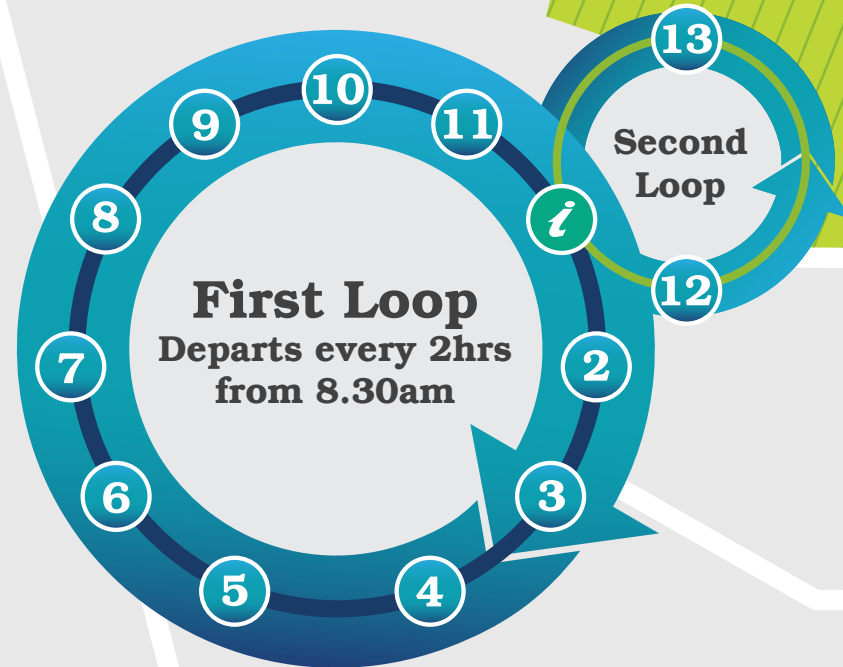

# Rotorua CitySights™

Look for this sign to board the Rotorua CitySights bus

- CitySights Bus Stops Here
- i-SITE Visitors Centre
- CitySights Loop 1
- CitySights Loop 2
- Public Toilets

### Attractions & Points of Interest

- a. Mitai Maori Village
- b. Village Green
- c. Rotorua Police Station
- d. Friend Wholesale
- e. Princes Gate Archway
- f. Government Gardens
- g. Blue Baths
- h. Energy Events Centre
- i. Hells Gate
- j. NZone

## Timetable & Circuit Route

Loop	Stop	Attraction	Timetable
First Loop	1	Rotorua i-SITE	8:30, 10:30, 12:30, 2:30
	2	Kuirau Park	8:32, 10:32, 12:32, 2:32
	3	Skyline Gondola	8:39, 10:39, 12:39, 2:39
	4	Rainbow Springs	8:41, 10:41, 12:41, 2:41
	5	Agrodome	8:50, 10:50, 12:50, 2:50
	6	Zorb	9:03, 11:03, 1:03, 3:03
	7	Agroventures	9:08, 11:08, 1:08, 3:08
	8	Caterpillar Museum & NZ Farm Experience	9:15, 11:15, 1:15, 3:15
	9	Lake Rotorua Wharf	9:25, 11:25, 1:25, 3:25
	10	Rotorua Museum & The Blue Baths	9:29, 11:29, 1:29, 3:29
	11	Polynesian Spa	9:31, 11:31, 1:31, 3:31
Second Loop	12	Whakarewarewa Village	9:33, 11:33, 1:33, 3:33
	13	Te Puia	9:43, 11:43, 1:43, 3:43
	Rotorua i-SITE (end time)		9:50, 11:50, 1:50, 3:50